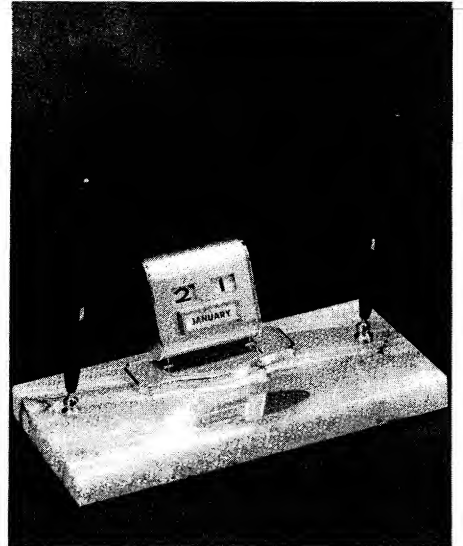

105SC TWO PEN BASE SATIN ROLL CALENDAR
RESTS TRAY PLAQUE

PEN DESK SETS

LUXURIOUSLY STYLED
FOR HOME OR OFFICE

17CK PEN BASE ALARM CLOCK AUTOMATIC
CALENDAR

612RC TWO PEN BASE ROLL CALENDAR WIDE TRAY

510CT TWO PEN BASE AUTOMATIC TILT
CALENDAR